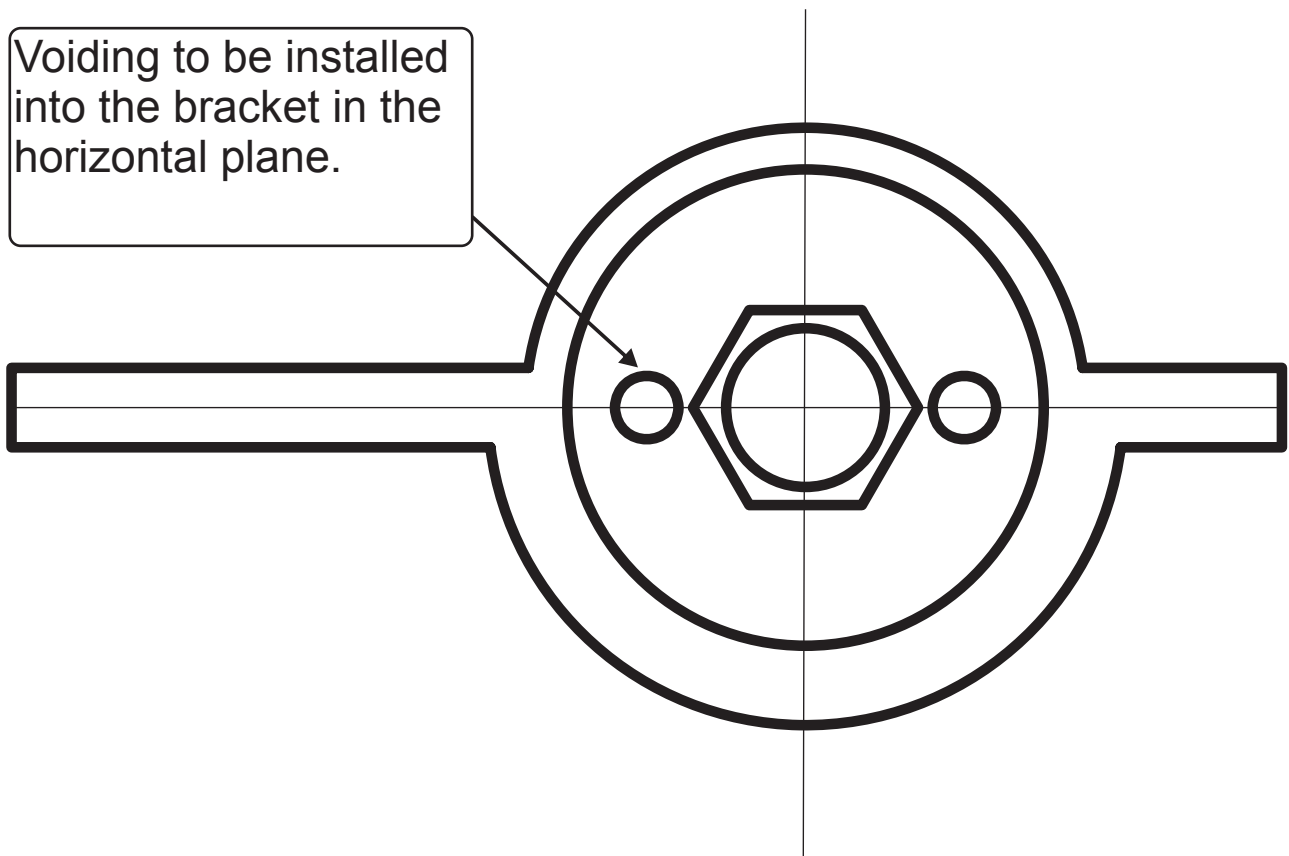

Installation Guide

Front lower control arm rear bush

Z 5129

Suits: Mitsubishi Magna

(Always refer to the current catalogue for complete application listings)

N.B: This installation guide should be used in conjunction with the workshop manual.

Rear view of bracket shown

Voiding to be installed
into the bracket in the
horizontal plane.

N.B: It is recommended that a licenced workshop or trades person carry out the above procedure and that workshop manual and relevant safety procedures are followed in addition to the above.