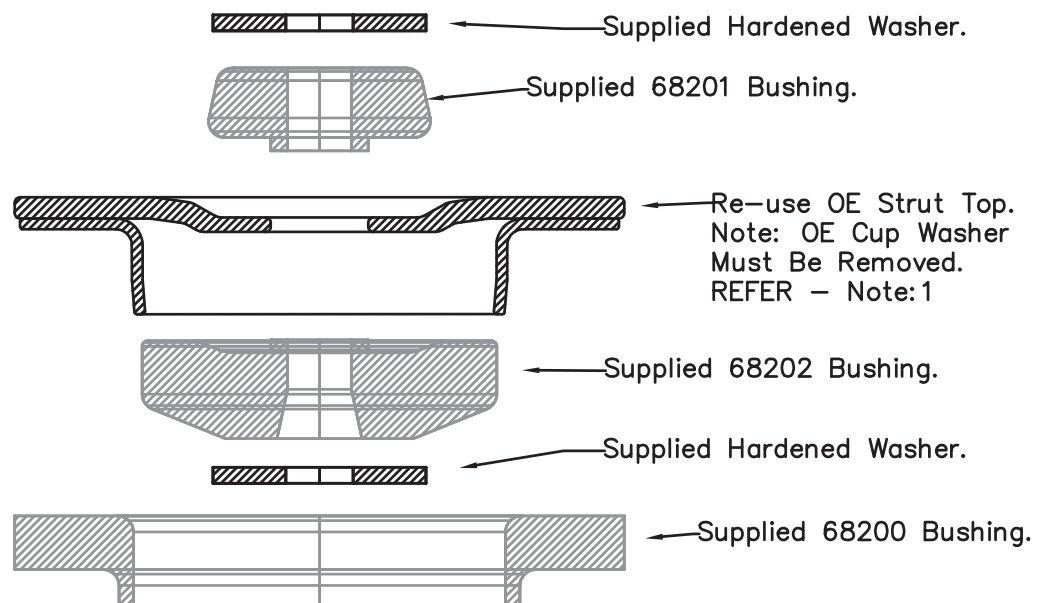

Installation Guide

Front Strut Mount Bushing

Suits : Chevrolet Colorado RG 4WD/2WD 2012–on.
 : Holden Colorado RG 4WD/2WD 2012–on.
 : Isuzu D–Max RG 4WD/2WD 2012–on.

(Always refer to the current catalogue for complete application listings).

N.B. This install guide should be used in conjunction with the workshop manual.

Note: 1

Using Suitable Roll/Pin Punch
 Knock Out OE Cup Washer.

Note: 2

N.B. It is recommended that a licenced workshop or trades person carry out the above procedure and that workshop manual and relevant safety procedures are followed in addition to the above.