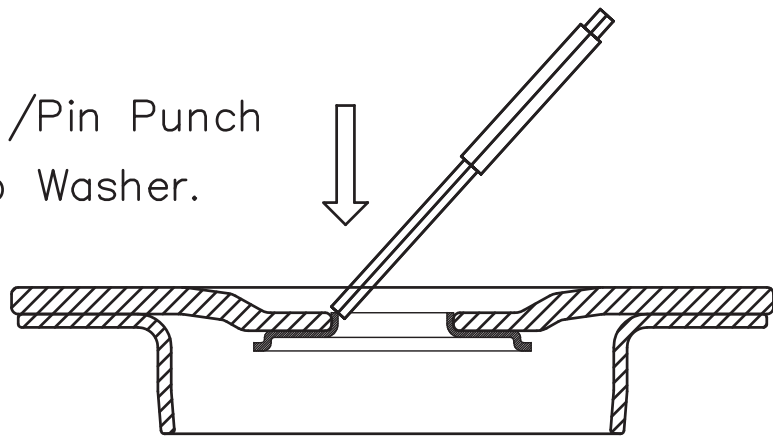

Installation Guide

Front Strut Mount Bushing

Suits : Chevrolet Colorado RG 4WD/2WD 2012–on.
 : Holden Colorado RG 4WD/2WD 2012–on.
 : Isuzu D–Max RG 4WD/2WD 2012–on.

(Always refer to the current catalogue for complete application listings).

N.B. This install guide should be used in conjunction with the workshop manual.

Note: 1

Using Suitable Roll/Pin Punch
 Knock Out OE Cup Washer.

Note: 2

N.B. It is recommended that a licenced workshop or trades person carry out the above procedure and that workshop manual and relevant safety procedures are followed in addition to the above.