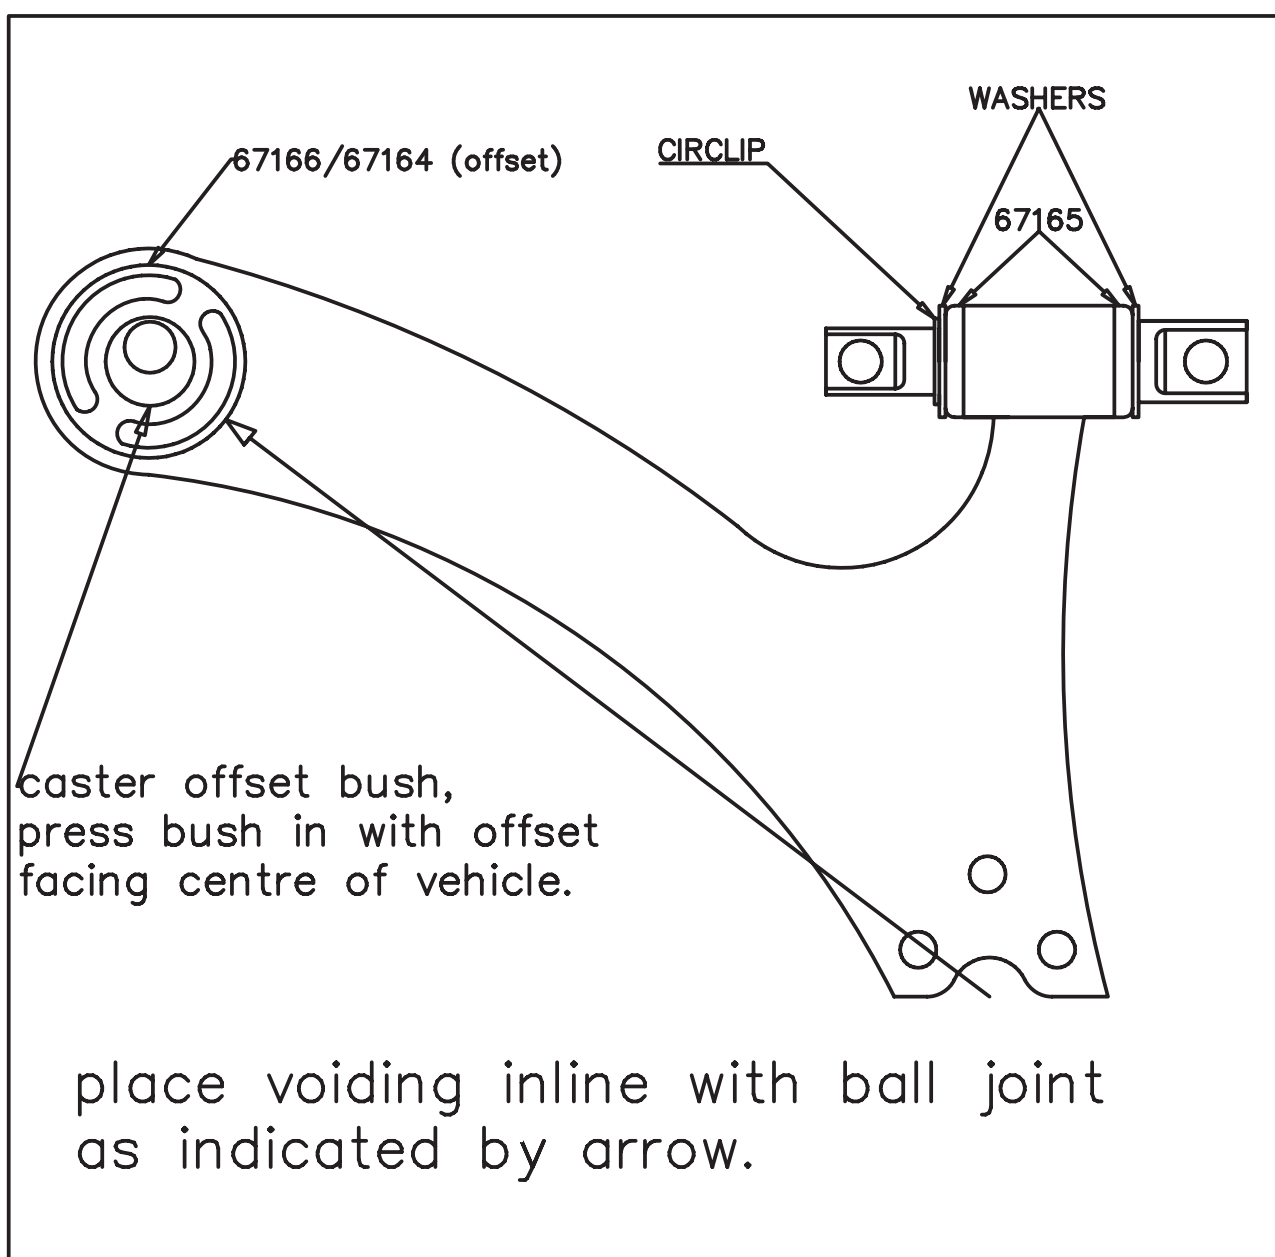

Installation Guide

Front lower Control Arm—Front & Rear Bush

Suits : Toyota Aurion GSV40R (06–0N)
: Toyota Camry ACV40 (06–0N)

(Always refer to the current catalogue for complete application listings).

N.B. This install guide should be used in conjunction with the workshop manual.