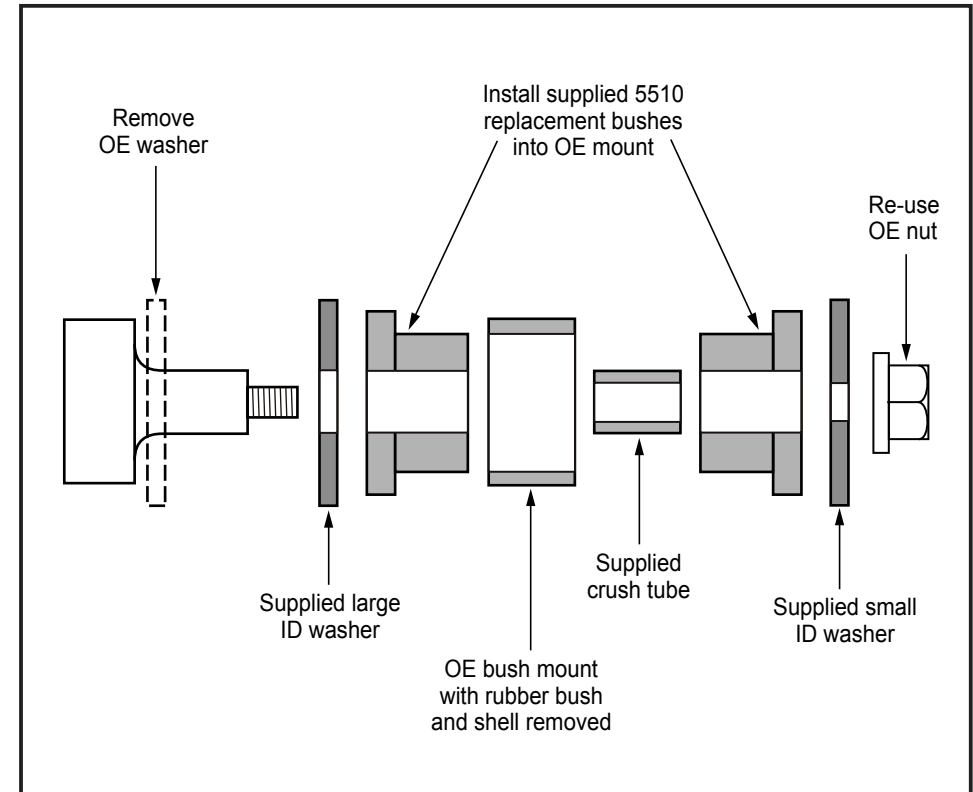

Installation Guide

50-5510

Front Lower Control Arm Rear Horizontal Bush Toyota Corolla AE 102

N.B: These instructions should be used in conjunction with the workshop manual.

N.B: It is recommended that a licenced workshop or trades person carry out the above procedure and that workshop manual and relevant safety procedures are followed in addition to the above.