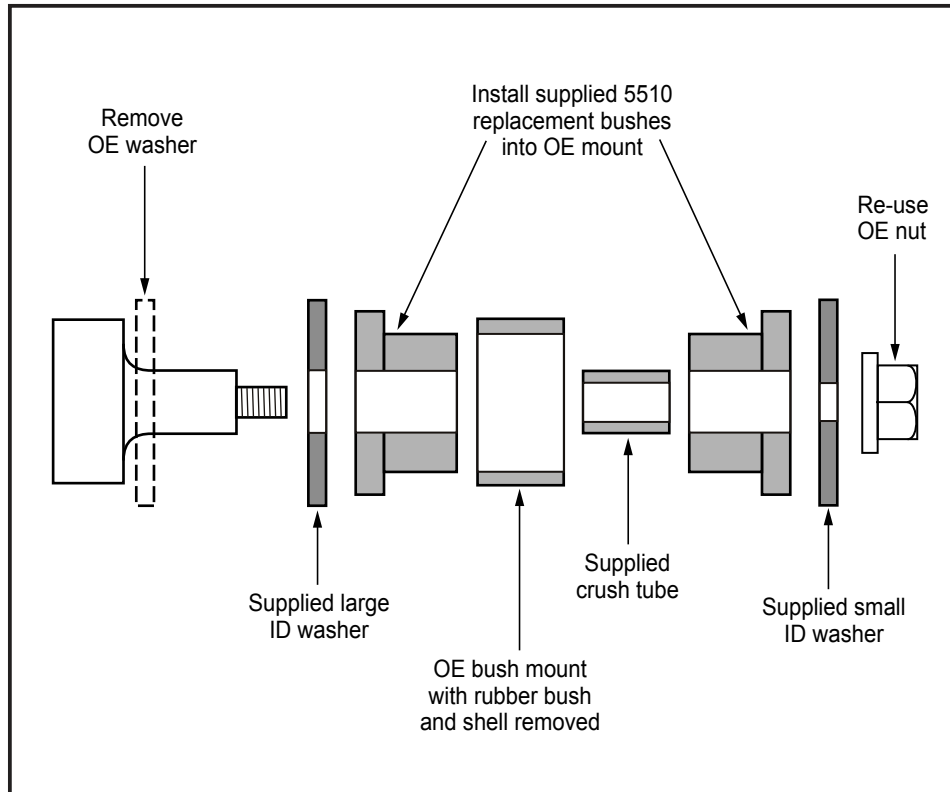

Installation Guide

50-5510

Front Lower Control Arm Rear Horizontal Bush Toyota Corolla AE 102

N.B: These instructions should be used in conjunction with the workshop manual.

N.B: It is recommended that a licenced workshop or trades person carry out the above procedure and that workshop manual and relevant safety procedures are followed in addition to the above.