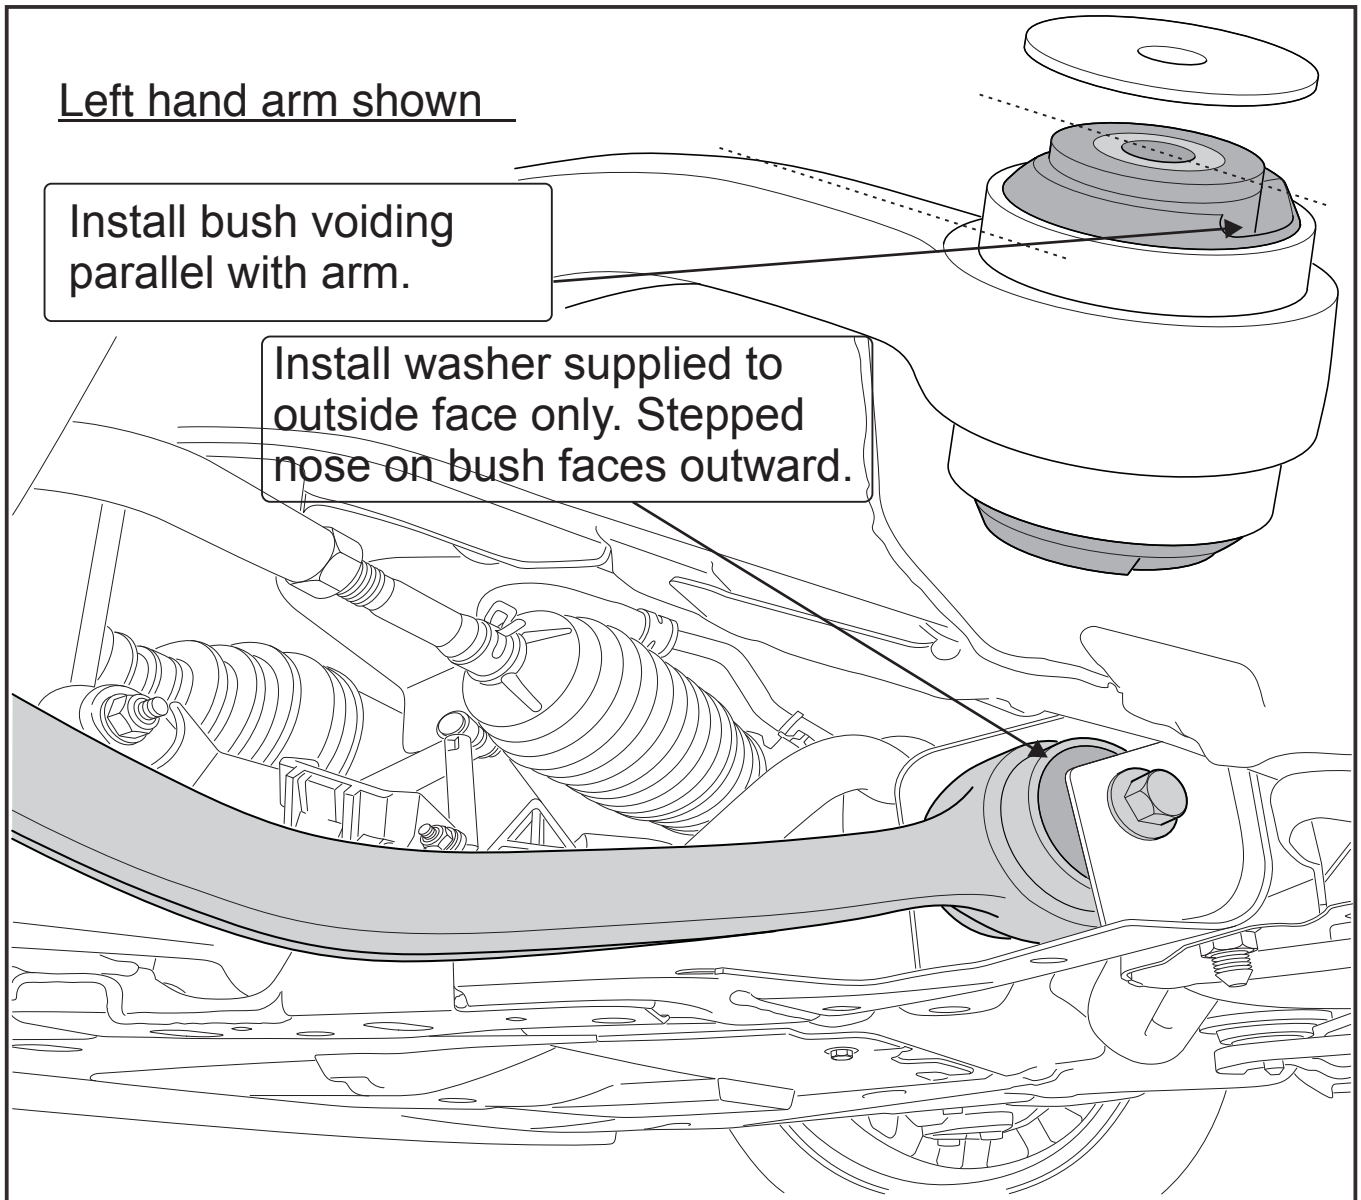

Installation Guide

Radius rod bush Std/Caster

Suits: MAZDA-6

Z 5159

(Always refer to the current catalogue for complete application listings)

N.B: This installation guide should be used in conjunction with the workshop manual.