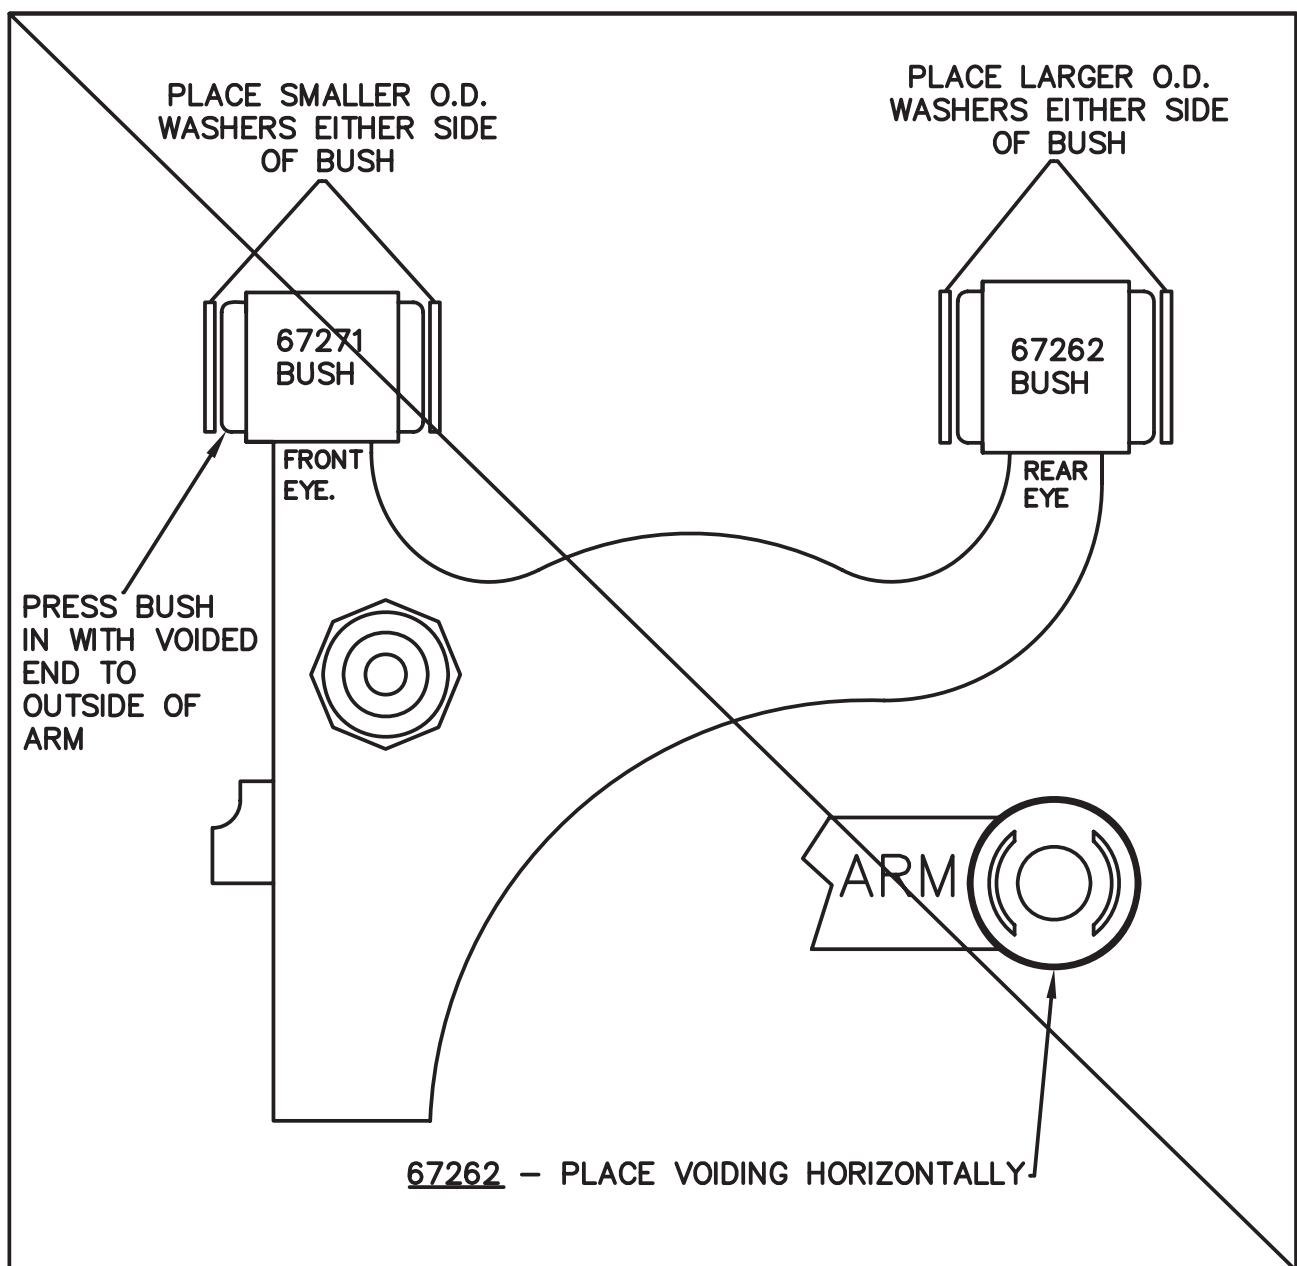

Installation Guide

Front lower Control Arm—Front & Rear Bush

Suits : Toyota Hilux 4wd GGN25R, KUN26R (05-0N)
: Toyota Hilux 2wd GGN15R, KUN16R (05-0N)

(Always refer to the current catalogue for complete application listings).

N.B. This install guide should be used in conjunction with the workshop manual.

N.B. It is recommended that a licenced workshop or trades person carry out the above procedure and that workshop manual and relevant safety procedures are followed in addition to the above.