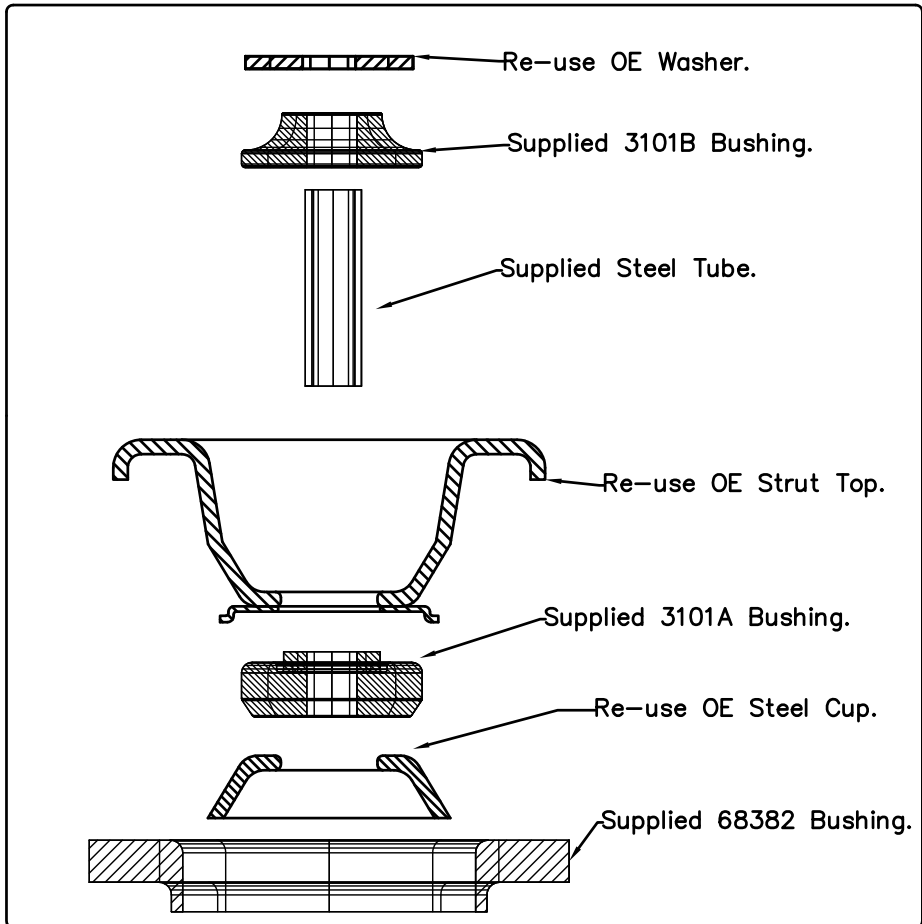

Installation Guide

Front Strut Mount Bushing

Suits : Mitsubishi Pajero NM – NW 5/00–on..

: Mitsubishi Montero NM – NW 5/00–on..

: Mitsubishi Shogun NM – NW 5/00–on..

(Always refer to the current catalogue for complete application listings).

N.B. This install guide should be used in conjunction with the workshop manual.

N.B. It is recommended that a licenced workshop or trades person carry out the above procedure and that workshop manual and relevant safety procedures are followed in addition to the above.