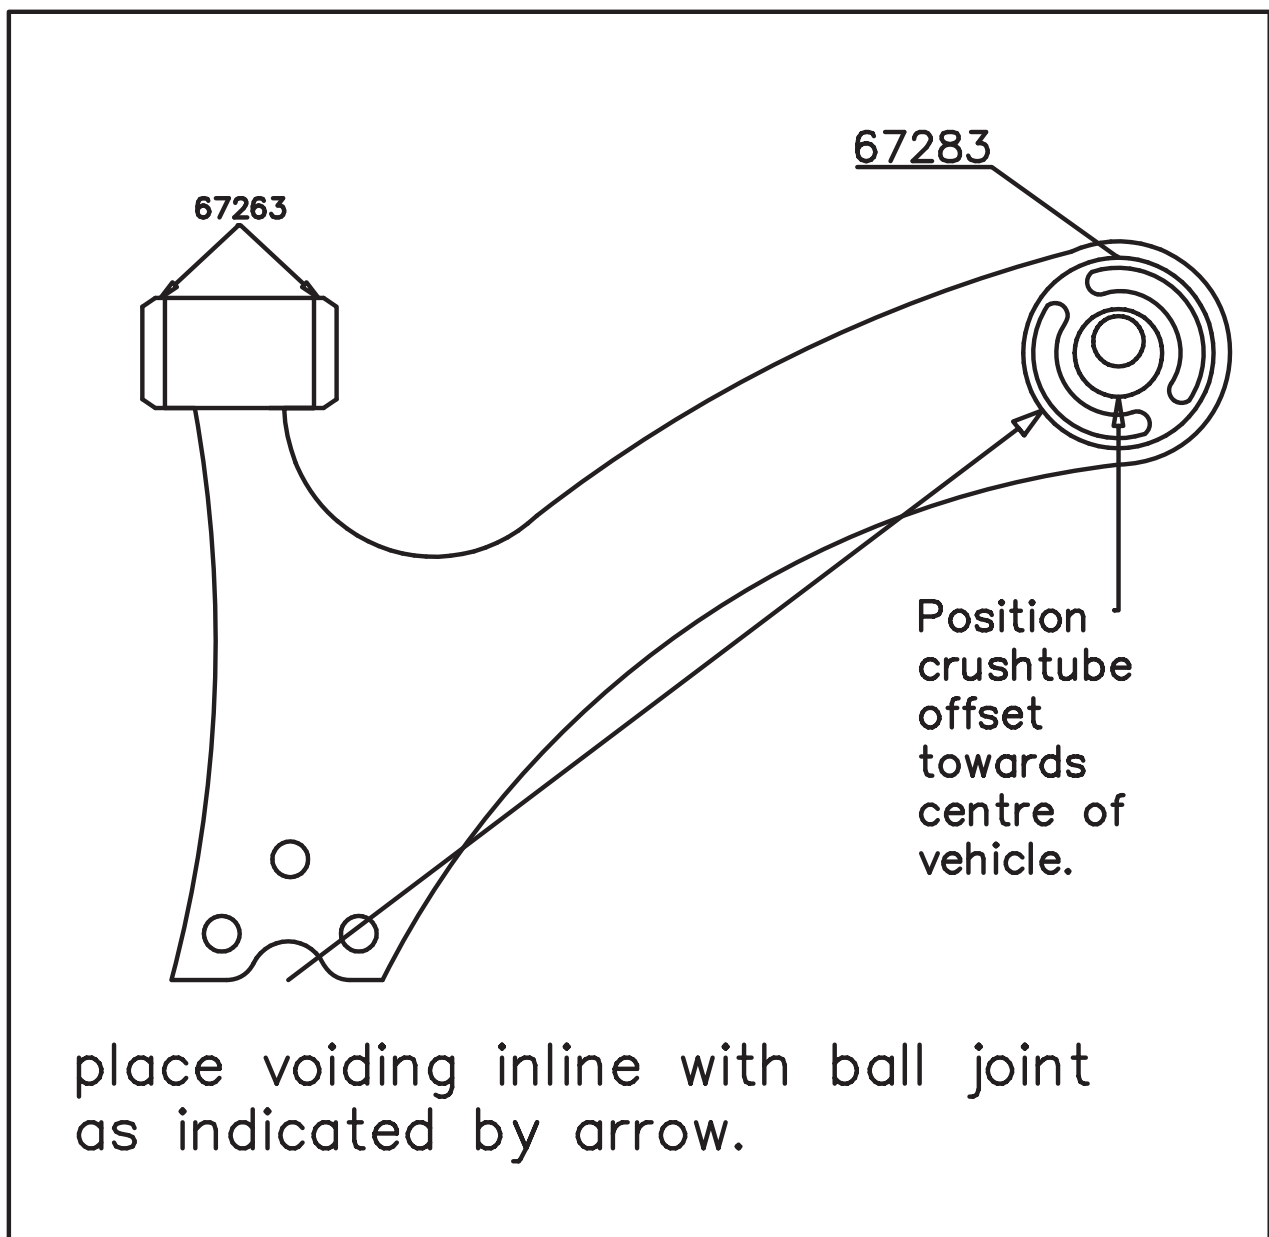

Installation Guide

Front lower Control Arm—Front & Rear Bush

Suits : Toyota Corolla ZRE140 (05/07–ON)

: Toyota Corolla ZRE150 (05/07–ON)

(Always refer to the current catalogue for complete application listings).

N.B. This install guide should be used in conjunction with the workshop manual.

N.B. It is recommended that a licenced workshop or trades person carry out the above procedure and that workshop manual and relevant safety procedures are followed in addition to the above.