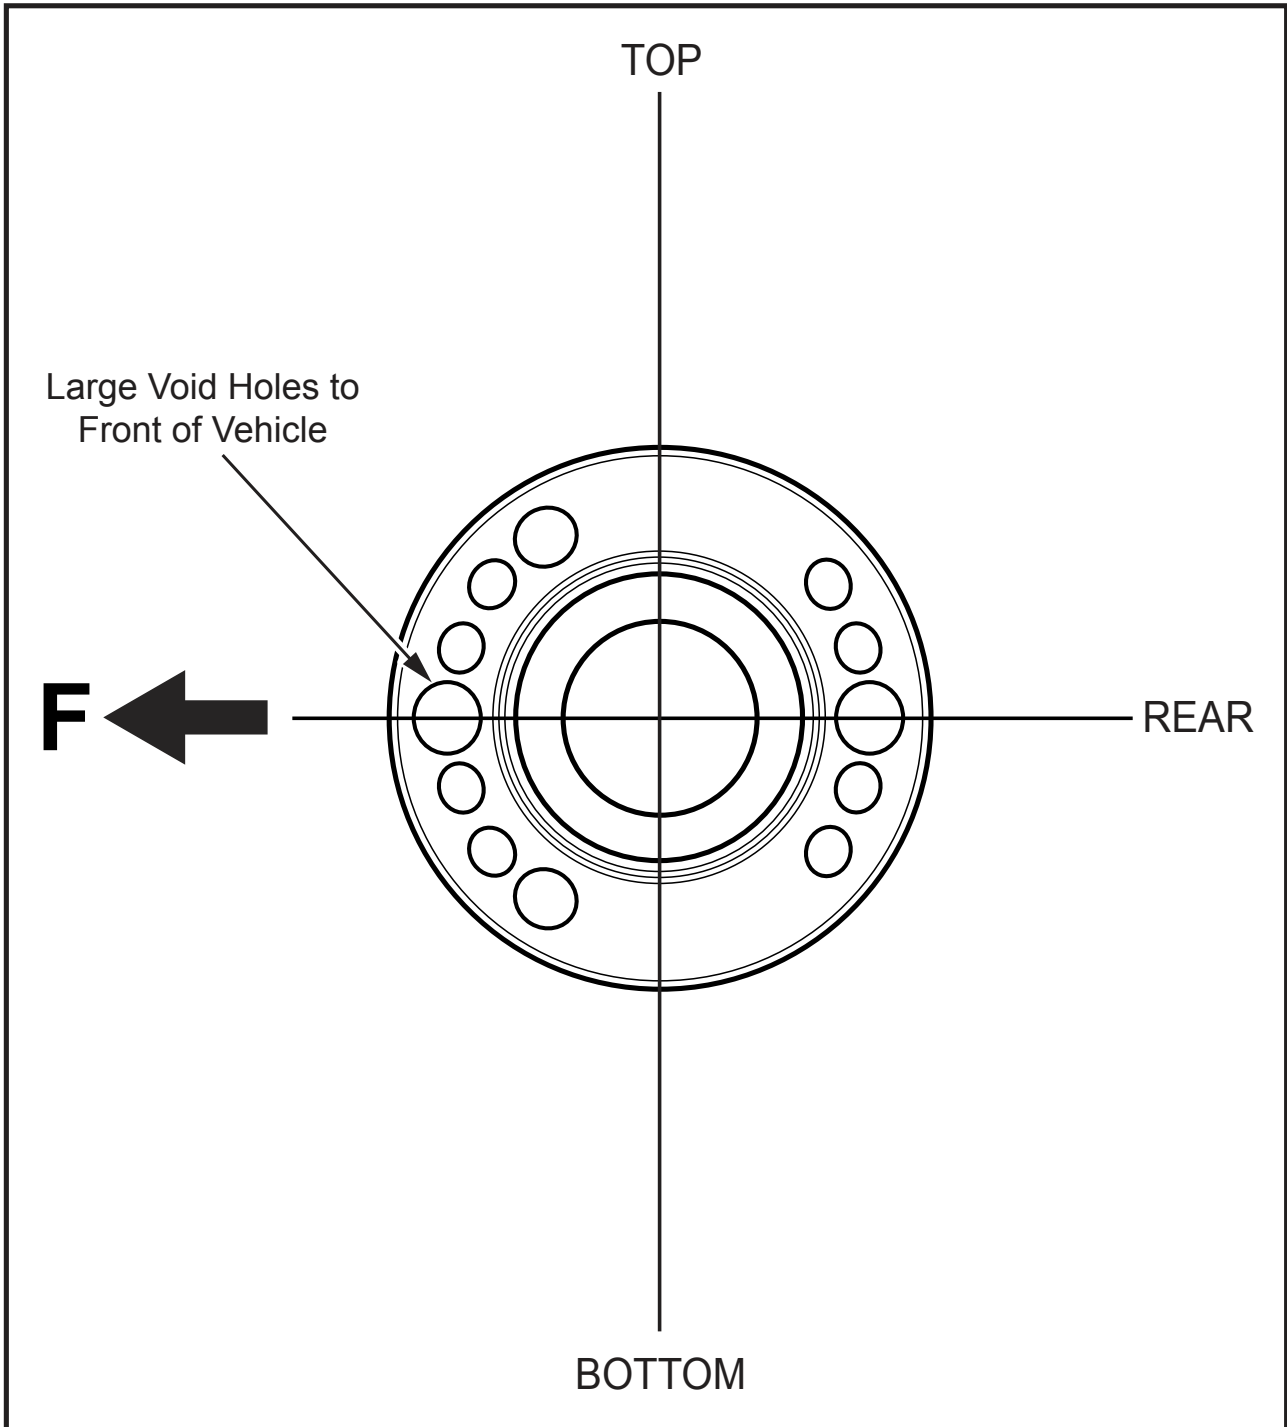

Installation Guide

Pajero Rear Trailing Arm - Front Bush

Suits: NM - NP Pajero

Z 5026

(Always refer to the current catalogue for complete application listings)

N.B: This installation guide should be used in conjunction with the workshop manual.
All fastener torque settings should be adhered to.