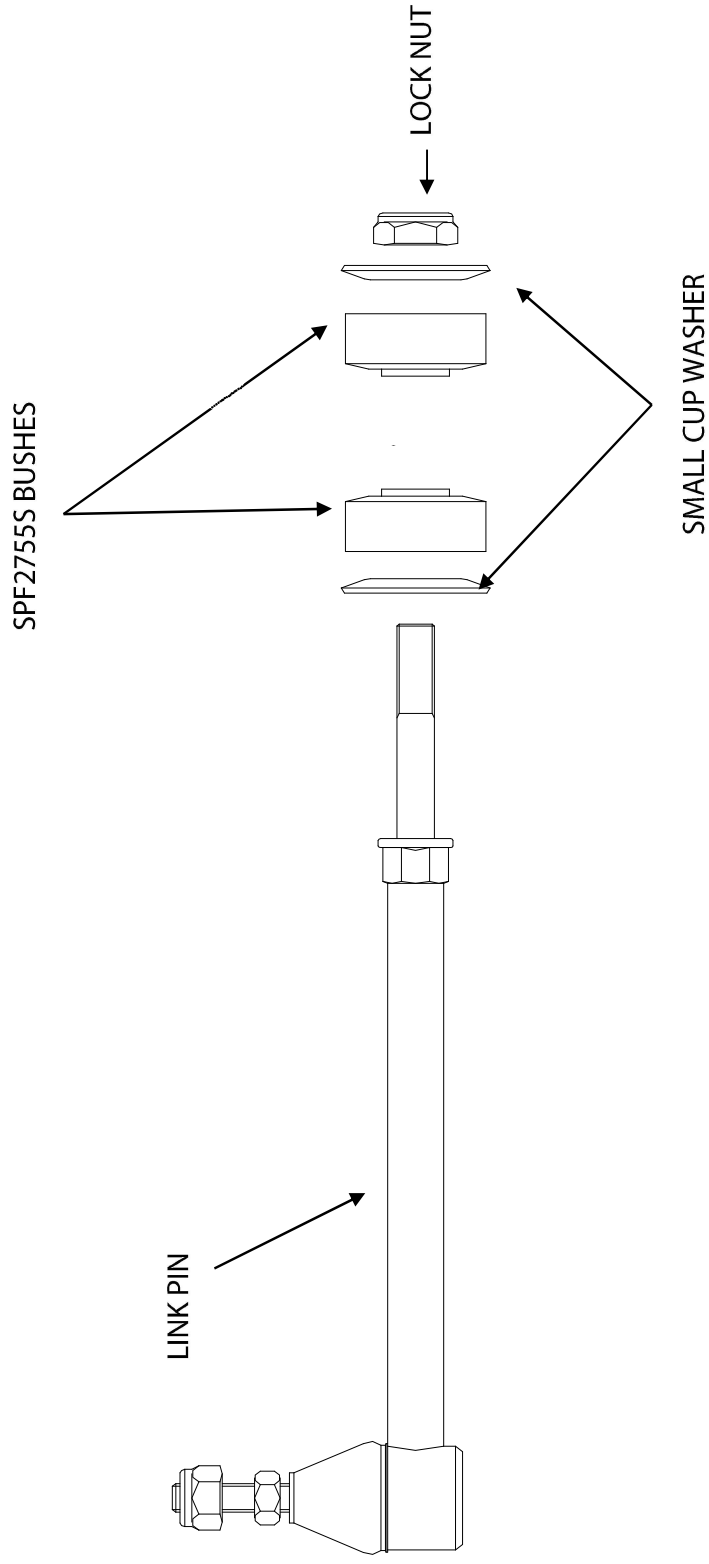

# Fitting Instructions #3570IS

Holden Commodore VX, VY

Front Sway Bar Link Rod Kit

---

\* NOTE ORIENTATION OF WASHERS