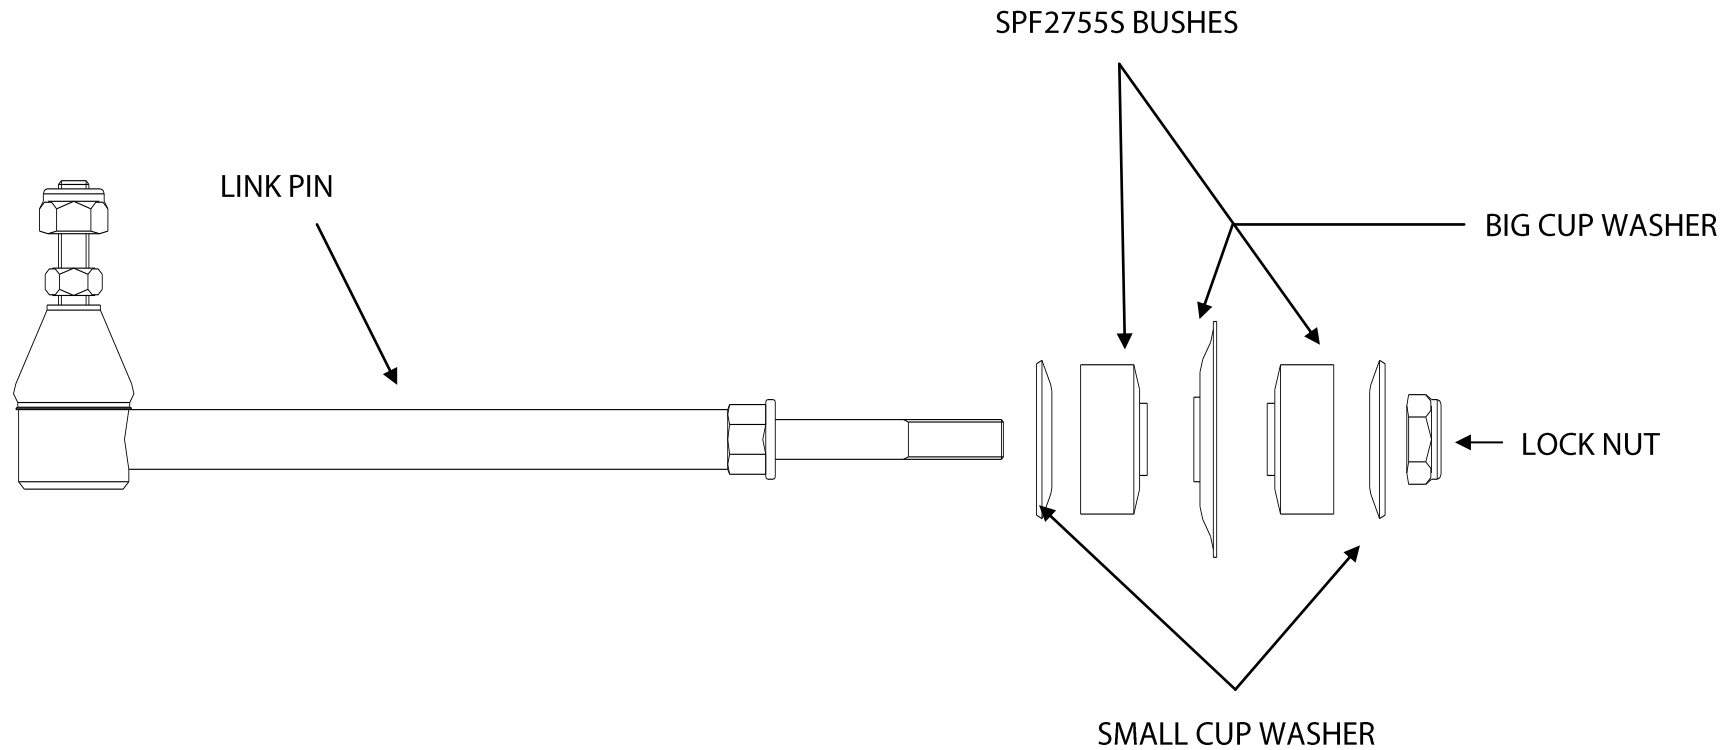

# Fitting Instructions #3570IS

Holden Commodore VX, VY

Front Sway Bar Link Rod Kit

---

**\* NOTE ORIENTATION OF WASHERS**