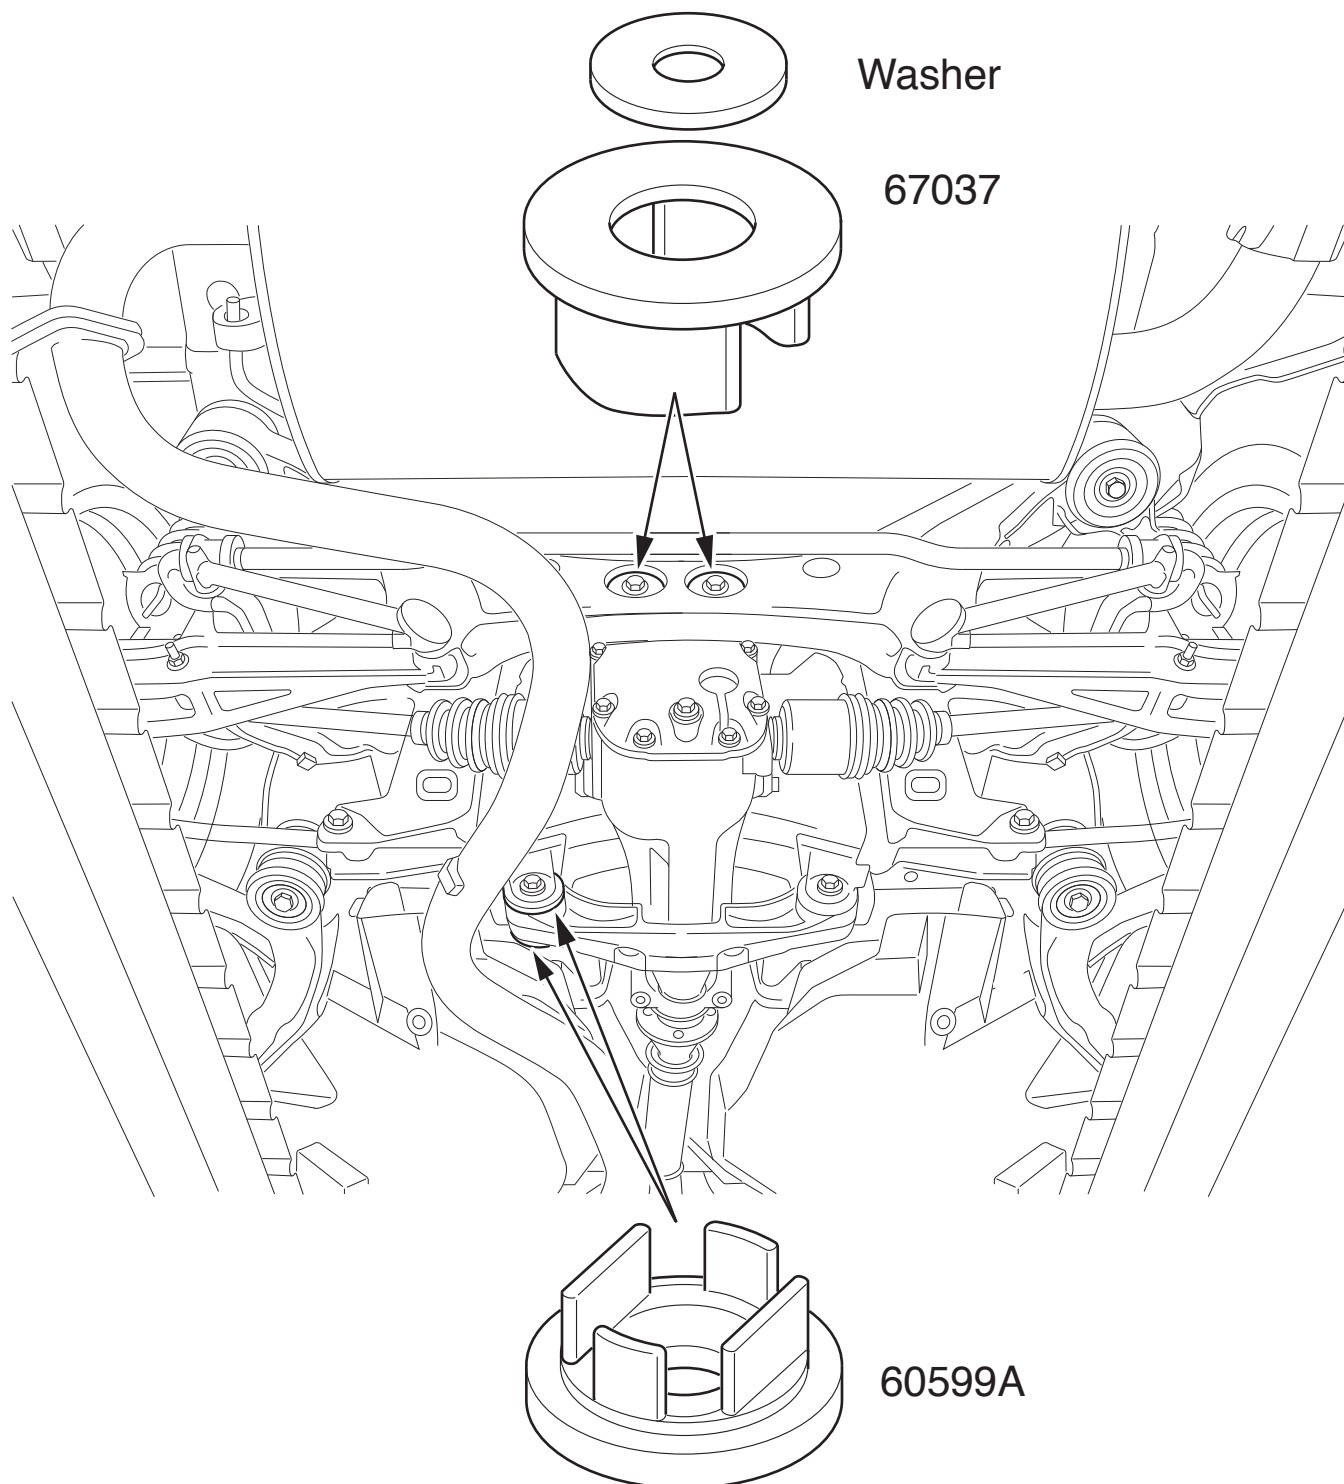

## Rear Diff. Mount - Insert Bush Kit

Suits: Subaru Impreza GR 10/07-on

(Always refer to the current catalogue for complete application listing)

- N.B.:** - This installation guide should be used in conjunction with the workshop manual.
- All fastener torque settings to be adhered to.