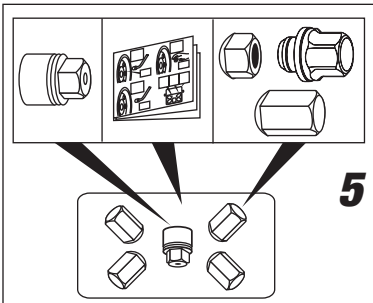

5

WARNING! Do Not leave ANY wheel lock items loose inside of vehicle. Loose items may move during a sudden stop resulting in serious injury.