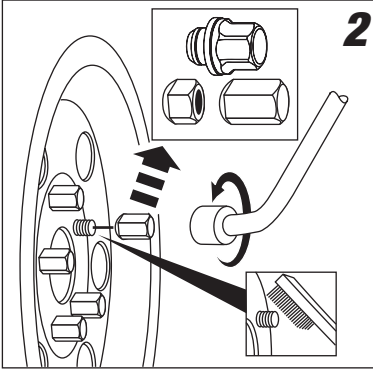

# Wheel Lock Installation Instructions

074774

1

Thank you for purchasing this genuine wheel lock set. Please read this instruction procedure carefully before installing the locks on your vehicle.

**1** Affix identification label in a safe location inside the vehicle for future reference.

**2** Remove wheel covers (if equipped) and one lug nut from each wheel. If studs are rusty, clean with a wire brush prior to installing wheel locks. Do not lubricate threads.

**Note:** Wheel locks should always be the last nut tightened on each wheel and should be the first one loosened.

**3** By hand, install one wheel lock onto each wheel to replace the lug nut removed in step 2. Use only one lock per wheel.

**Notice:** Air impact guns should not be used for installation of locks or lug nuts. Use of an impact gun for installation may cause over tightening resulting in difficulty of removal and permanent damage to the lock and key. Overtightening can also cause damage to brake rotors and wheel seats.

2

3

**4** Using the wheel lock key and a lug wrench, tighten each wheel lock to the torque specified in the vehicle owner's manual. Be sure to keep the key firmly engaged into the lock by applying direct inward pressure on the key.