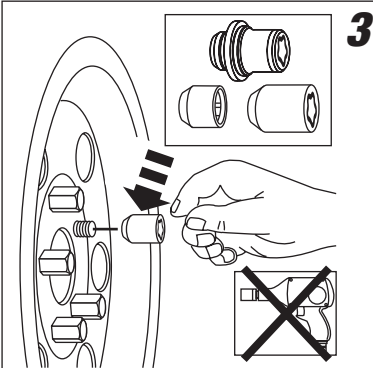

# Wheel Lock Installation Instructions

074774

1

Thank you for purchasing this genuine wheel lock set. Please read this instruction procedure carefully before installing the locks on your vehicle.

**1** Affix identification label in a safe location inside the vehicle for future reference.

**2** Remove wheel covers (if equipped) and one lug nut from each wheel. If studs are rusty, clean with a wire brush prior to installing wheel locks. Do not lubricate threads.

**Note:** Wheel locks should always be the last nut tightened on each wheel and should be the first one loosened.

**3** By hand, install one wheel lock onto each wheel to replace the lug nut removed in step 2. Use only one lock per wheel.

**Notice:** Air impact guns should not be used for installation of locks or lug nuts. Use of an impact gun for installation may cause over tightening resulting in difficulty of removal and permanent damage to the lock and key. Overtightening can also cause damage to brake rotors and wheel seats.

2

3

**4** Using the wheel lock key and a lug wrench, tighten each wheel lock to the torque specified in the vehicle owner's manual. Be sure to keep the key firmly engaged into the lock by applying direct inward pressure on the key.