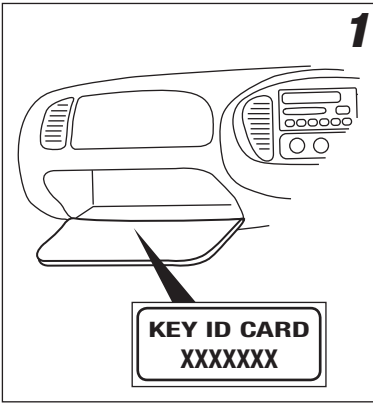

# Wheel Lock Installation Instructions

074774

1

Thank you for purchasing this genuine wheel lock set. Please read this instruction procedure carefully before installing the locks on your vehicle.

**1** Affix identification label in a safe location inside the vehicle for future reference.

2

3

**4** Using the wheel lock key and a lug wrench, tighten each wheel lock to the torque specified in the vehicle owner's manual. Be sure to keep the key firmly engaged into the lock by applying direct inward pressure on the key.