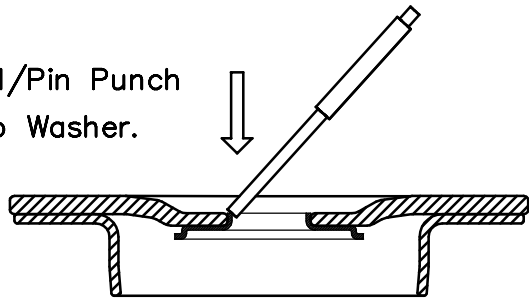

Installation Guide

Front Strut Mount Bushing

Suits :Ford Ranger PX 4WD/2WD 11/2011-on.

:Mazda BT-50 GenII 4WD/2WD 11/2011-on.

(Always refer to the current catalogue for complete application listings).

N.B.This install guide should be used in conjunction with the workshop manual.

Note: 1

Using Suitable Roll/Pin Punch
Knock Out OE Cup Washer.

Note: 2

N.B. It is recommended that a licenced workshop or trades person carry out the above procedure and that workshop manual and relevant safety procedures are followed in addition to the above.