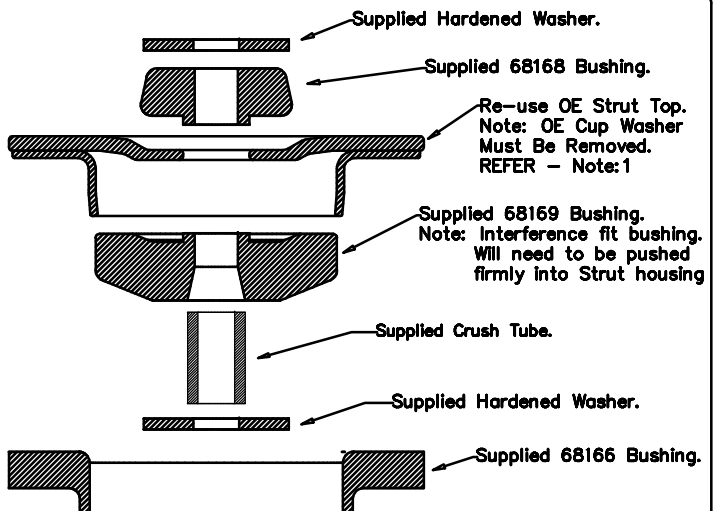

Installation Guide

Front Strut Mount Bushing

Suits :Ford Ranger PX 4WD/2WD 11/2011-on.

:Mazda BT-50 GenII 4WD/2WD 11/2011-on.

(Always refer to the current catalogue for complete application listings).

N.B.This install guide should be used in conjunction with the workshop manual.

Note: 1

Using Suitable Roll/Pin Punch
Knock Out OE Cup Washer.

Note: 2

N.B. It is recommended that a licenced workshop or trades person carry out the above procedure and that workshop manual and relevant safety procedures are followed in addition to the above.