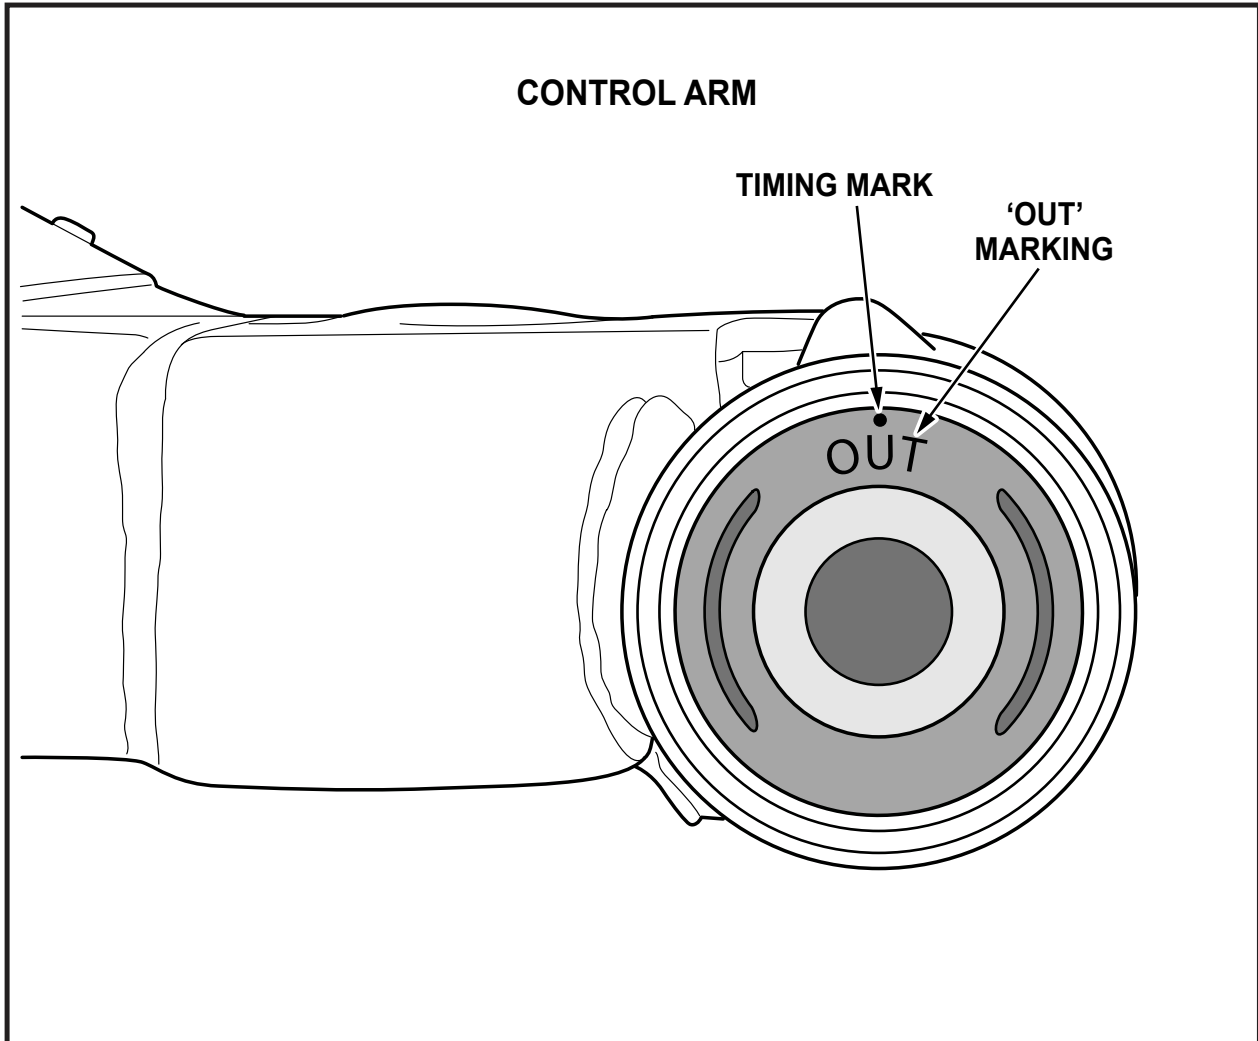

Installation Guide

Front Lower Control Arm Bush

Suits: Nissan D40 Navara 12/05 - on

Z 5084

(Always refer to the current catalogue for complete application listings)

N.B: These instructions should be used in conjunction with the workshop manual.

Press bush into eye with timing mark toward top of arm and 'OUT' marking facing away from centre of arm as shown.

N.B: It is recommended that a licenced workshop or trades person carry out the above procedure and that workshop manual and relevant safety procedures are followed in addition to the above.