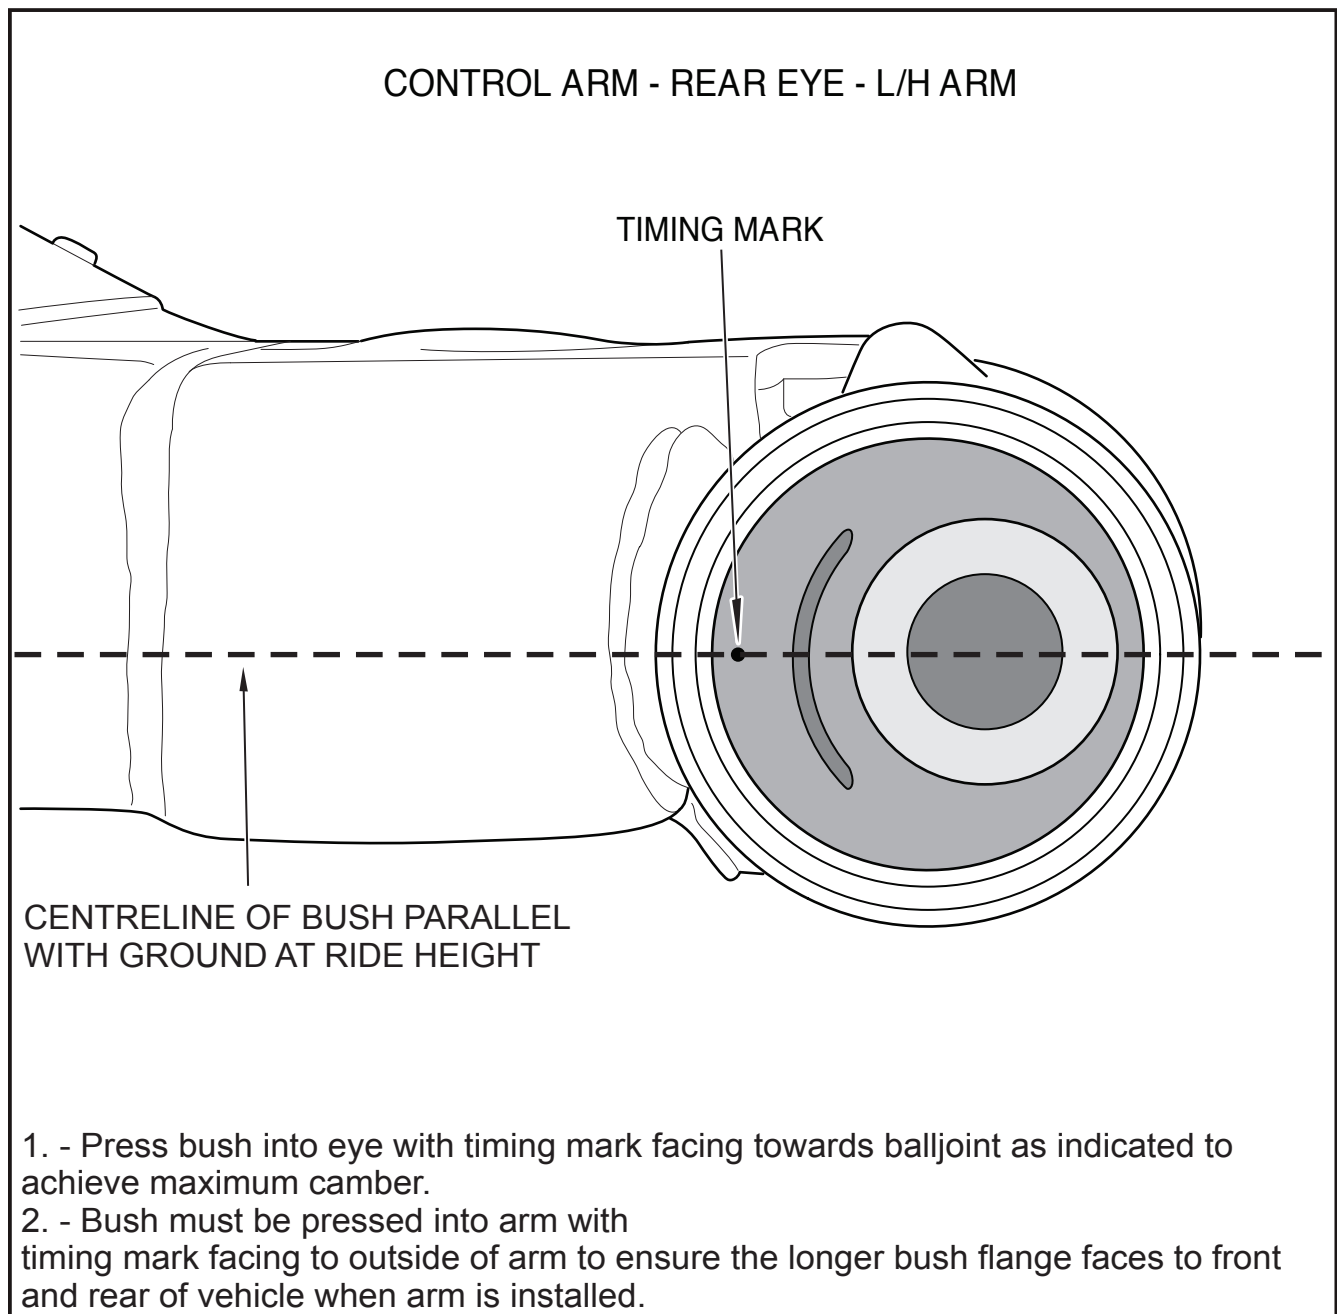

Press bush into eye with timing mark toward top of arm and 'OUT' marking facing away from centre of arm as shown.

N.B: It is recommended that a licenced workshop or trades person carry out the above procedure and that workshop manual and relevant safety procedures are followed in addition to the above.

Installation Guide

Front Lower Control Arm Bush - Offset

Suits: Nissan D40 Navara 12/05 - on

Z 5100

(Always refer to the current catalogue for complete application listings)

N.B: These instructions should be used in conjunction with the workshop manual.