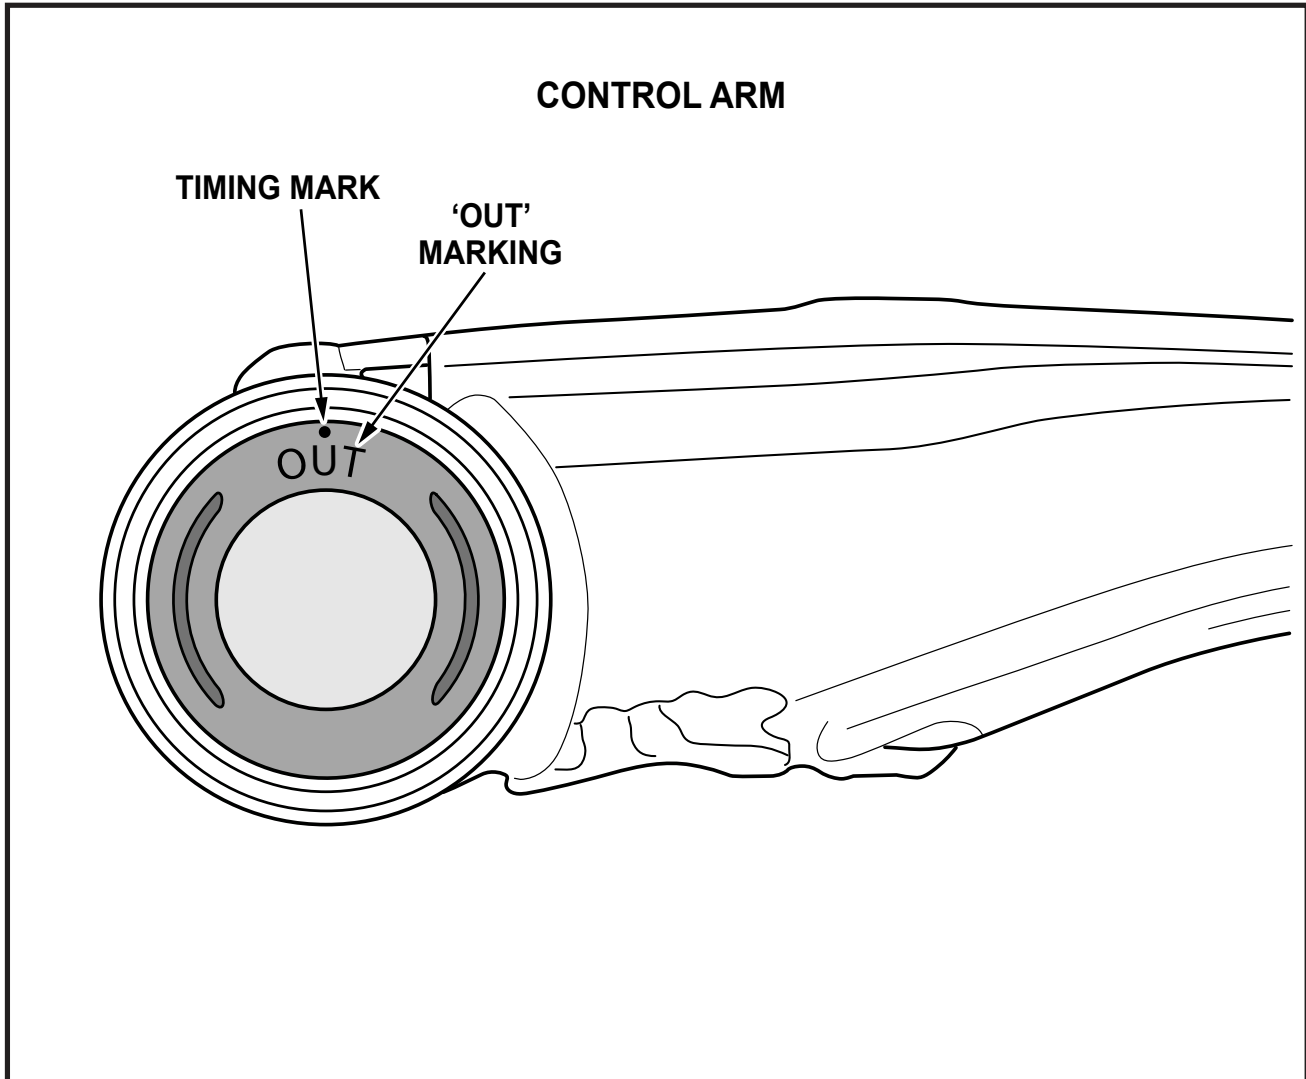

Installation Guide

Front Upper Control Arm Bush

Suits: Nissan D40 Navara 12/05 - on

Z 5083

(Always refer to the current catalogue for complete application listings)

N.B: These instructions should be used in conjunction with the workshop manual.

Press bush into eye with timing mark toward top of arm and 'OUT' marking facing away from centre of arm as shown.

N.B: It is recommended that a licenced workshop or trades person carry out the above procedure and that workshop manual and relevant safety procedures are followed in addition to the above.

Installation Guide

Front Lower Control Arm Bush - Offset

Suits: Nissan D40 Navara 12/05 - on

Z 5100

(Always refer to the current catalogue for complete application listings)

N.B: These instructions should be used in conjunction with the workshop manual.