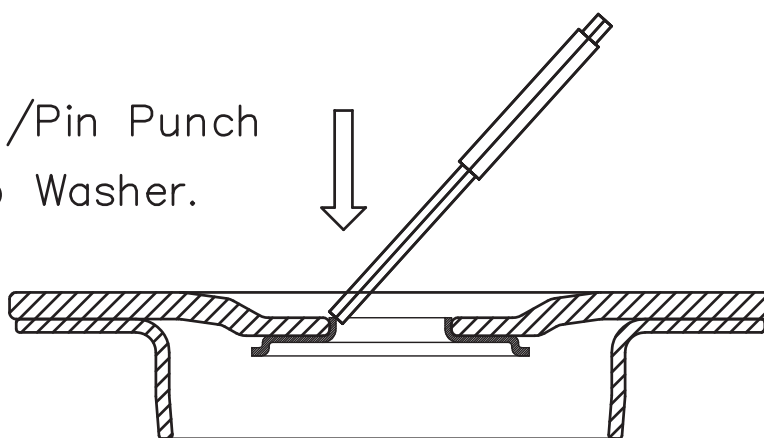

Installation Guide

Front Strut Mount Bushing

Suits : Chevrolet Colorado RG 4WD/2WD 2012–on.
 : Holden Colorado RG 4WD/2WD 2012–on.
 : Isuzu D–Max RG 4WD/2WD 2012–on.

(Always refer to the current catalogue for complete application listings).

N.B. This install guide should be used in conjunction with the workshop manual.

Note: 1

Using Suitable Roll/Pin Punch
 Knock Out OE Cup Washer.

Note: 2

N.B. It is recommended that a licenced workshop or trades person carry out the above procedure and that workshop manual and relevant safety procedures are followed in addition to the above.