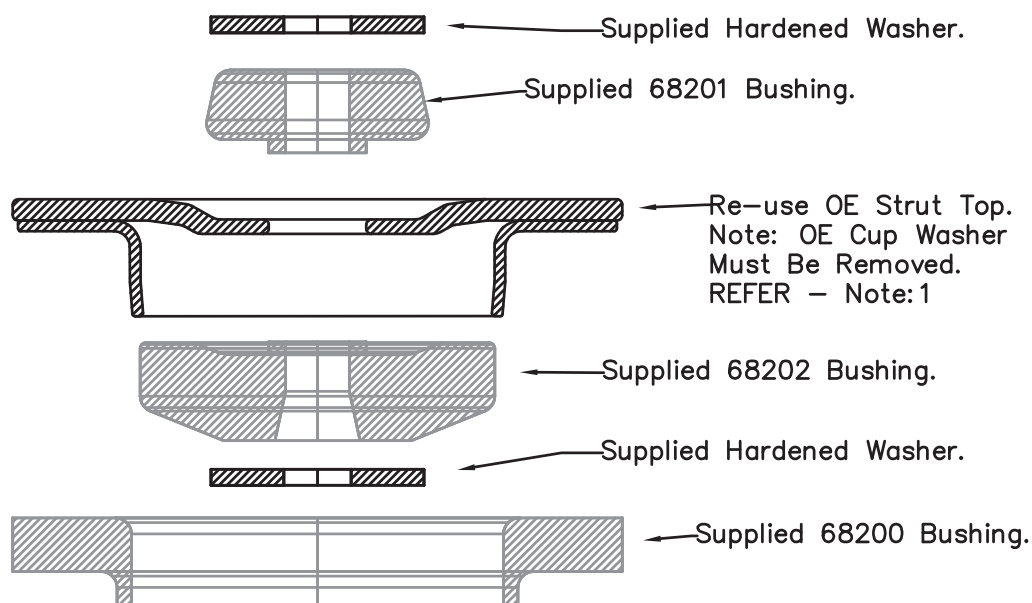

Installation Guide

Front Strut Mount Bushing

Suits : Chevrolet Colorado RG 4WD/2WD 2012–on.
 : Holden Colorado RG 4WD/2WD 2012–on.
 : Isuzu D–Max RG 4WD/2WD 2012–on.

(Always refer to the current catalogue for complete application listings).

N.B. This install guide should be used in conjunction with the workshop manual.

Note: 1

Using Suitable Roll/Pin Punch
 Knock Out OE Cup Washer.

Note: 2

N.B. It is recommended that a licenced workshop or trades person carry out the above procedure and that workshop manual and relevant safety procedures are followed in addition to the above.