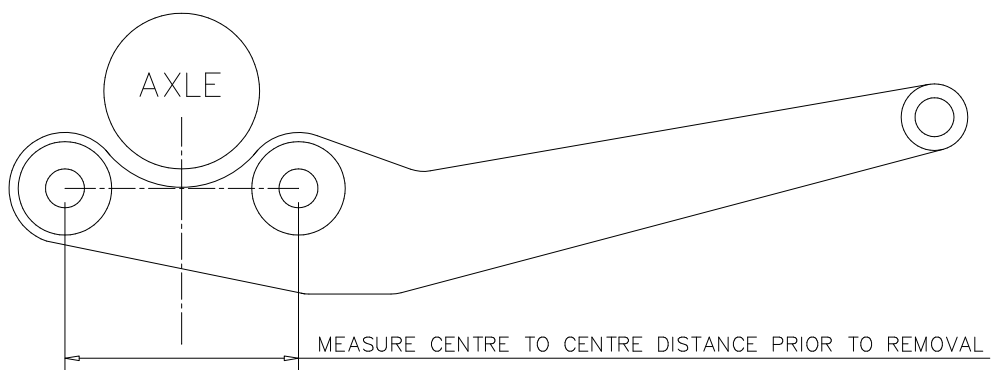

INSTRUCTIONS

FRONT RADIUS ARM OFFSET BUSHINGS

Suits : Suzuki Jimny and Sierra

(Always refer to the current catalogue for complete application listings).
N.B. This install guide should be used in conjunction with the workshop manual.

FRONT RADIUS ARM – STANDARD BUSHINGS

FRONT RADIUS ARM – OFFSET BUSHINGS

N.B. It is recommended that a licenced workshop or trades person carry out the above procedure and that workshop manual and relevant safety procedures are followed in addition to the above.