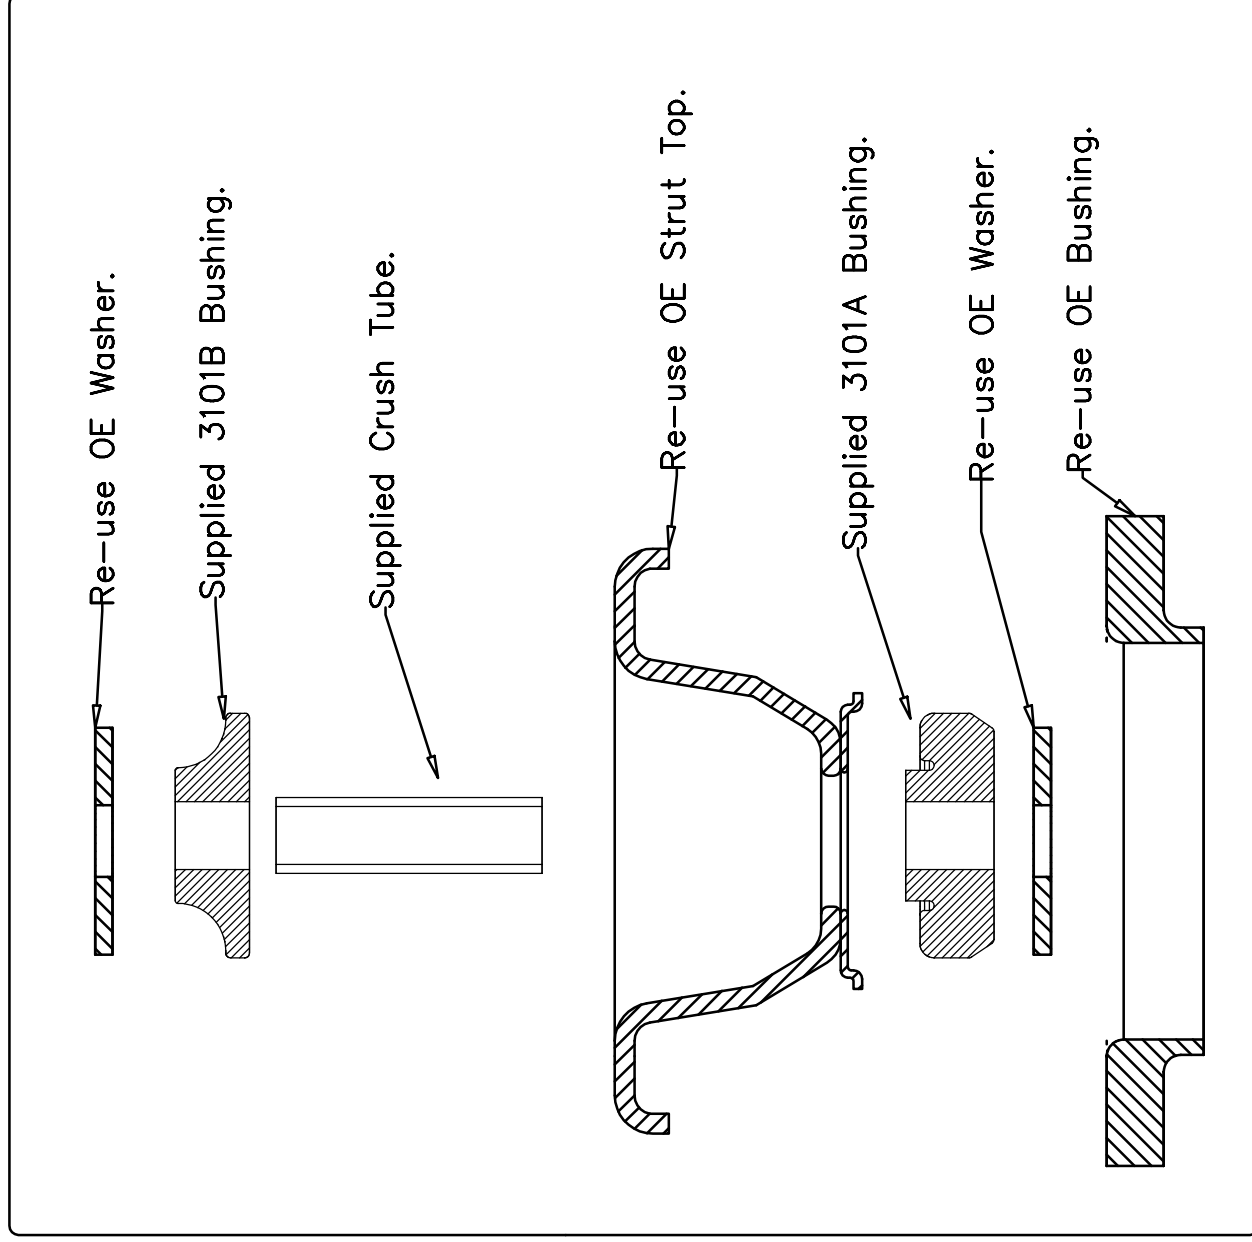

# Installation Guide

## Front Upper Shock Mount Bushing

Suits : Mitsubishi Pajero NM – NW 5/00–on..  
 : Mitsubishi Montero NM – NW 5/00–on..  
 : Mitsubishi Shogun NM – NW 5/00–on..

(Always refer to the current catalogue for complete application listings).  
 N.B. This install guide should be used in conjunction with the workshop manual.