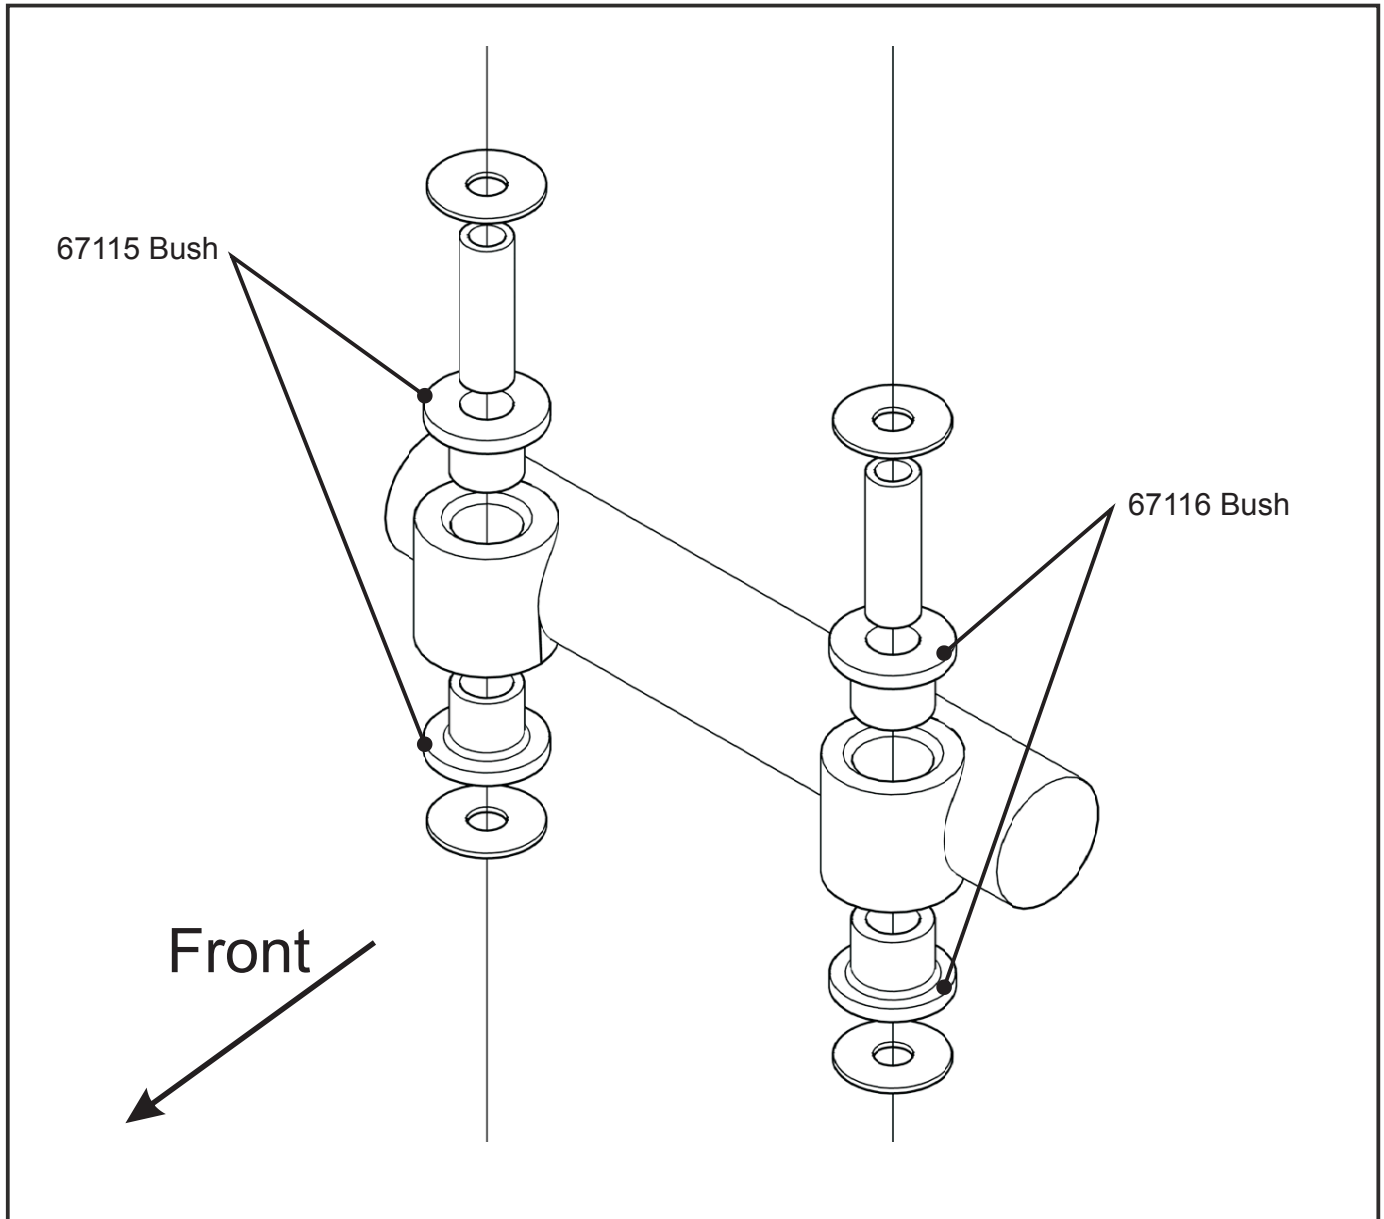

Installation Guide

Steering Rack Bush Kit

Suits: T oyota Prado 120 Series

Z 5079

(Always refer to the current catalogue for complete application listings)

N.B: This installation guide should be used in conjunction with the workshop manual.