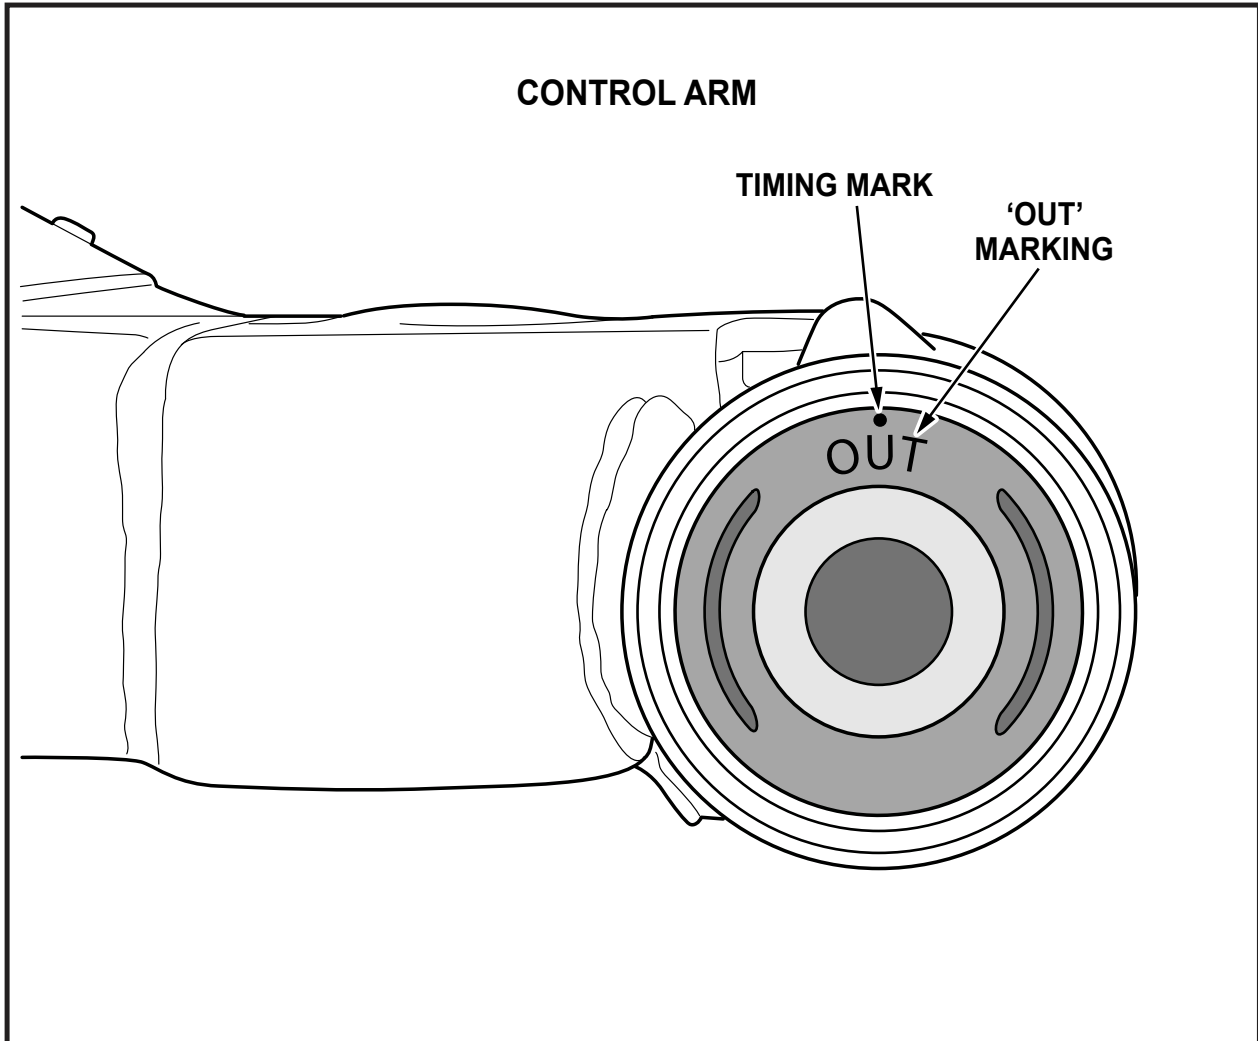

Press bush into eye with timing mark toward top of arm and 'OUT' marking facing away from centre of arm as shown.

N.B: It is recommended that a licenced workshop or trades person carry out the above procedure and that workshop manual and relevant safety procedures are followed in addition to the above.

Installation Guide

Front Lower Control Arm Bush

Suits: Nissan D40 Navara 12/05 - on

Z 5084

(Always refer to the current catalogue for complete application listings)

N.B: These instructions should be used in conjunction with the workshop manual.