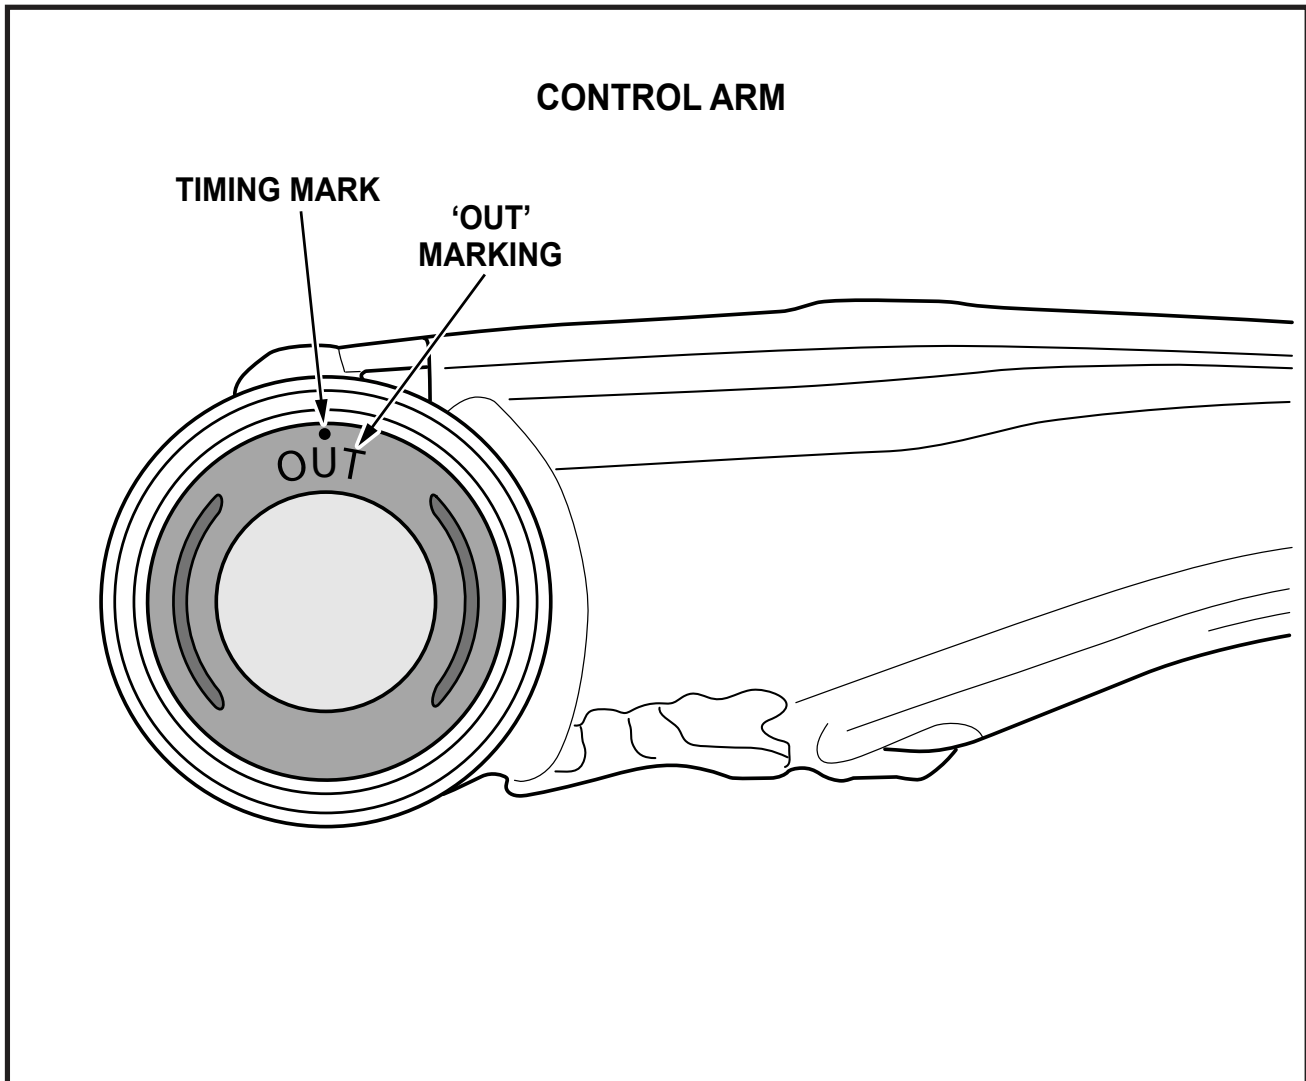

Installation Guide

Front Upper Control Arm Bush

Suits: Nissan D40 Navara 12/05 - on

Z 5083

(Always refer to the current catalogue for complete application listings)

N.B: These instructions should be used in conjunction with the workshop manual.

Press bush into eye with timing mark toward top of arm and 'OUT' marking facing away from centre of arm as shown.

N.B: It is recommended that a licenced workshop or trades person carry out the above procedure and that workshop manual and relevant safety procedures are followed in addition to the above.